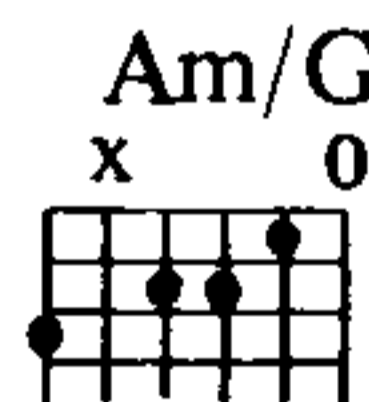

A GROOVY KIND OF LOVE

WORDS AND MUSIC BY
TONI WINE AND CAROLE BAYER SAGER

Slowly

mp

Pedal throughout

When I'm feel - in' blue,
want to, all I have to do
is take a look at
you can turn me on to an - y - thing you